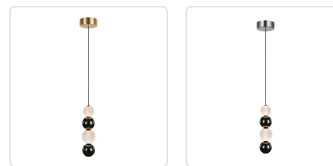

ONYX PD321815

FIXTURE DIMENSIONS	D4-3/8" x H15-1/8"
LIGHT SOURCE	LED with DC Driver
WATTAGE	11W
TOTAL LUMENS	700lm
DELIVERED LUMENS	520lm*
VOLTAGE	120V
COLOR TEMPERATURE	3000K
CRI (RA)	90CRI
DIMMABLE	Yes, TRIAC or ELV Dimmer (Not Included)
DIFFUSER DETAILS	Clear Carved Acrylic
MATERIAL	Aluminum + Steel
WIRE LENGTH	144" Max
MINIMUM HANG HEIGHT	18"
SLOPED CEILING ADAPTABLE	Yes
LOCATION	Dry
CANOPY DIMENSIONS	D6" x H2"
PAINT FINISH	NB01; PN01;

[D - Diameter, L - Length, W - Width, H - Height, E - Extension]

AVAILABLE FINISHES:

PD321815NB
Natural Brass

PD321815PN
Polished Nickel

*For complete warranty terms, please visit: www.aloralighting.com/warranty